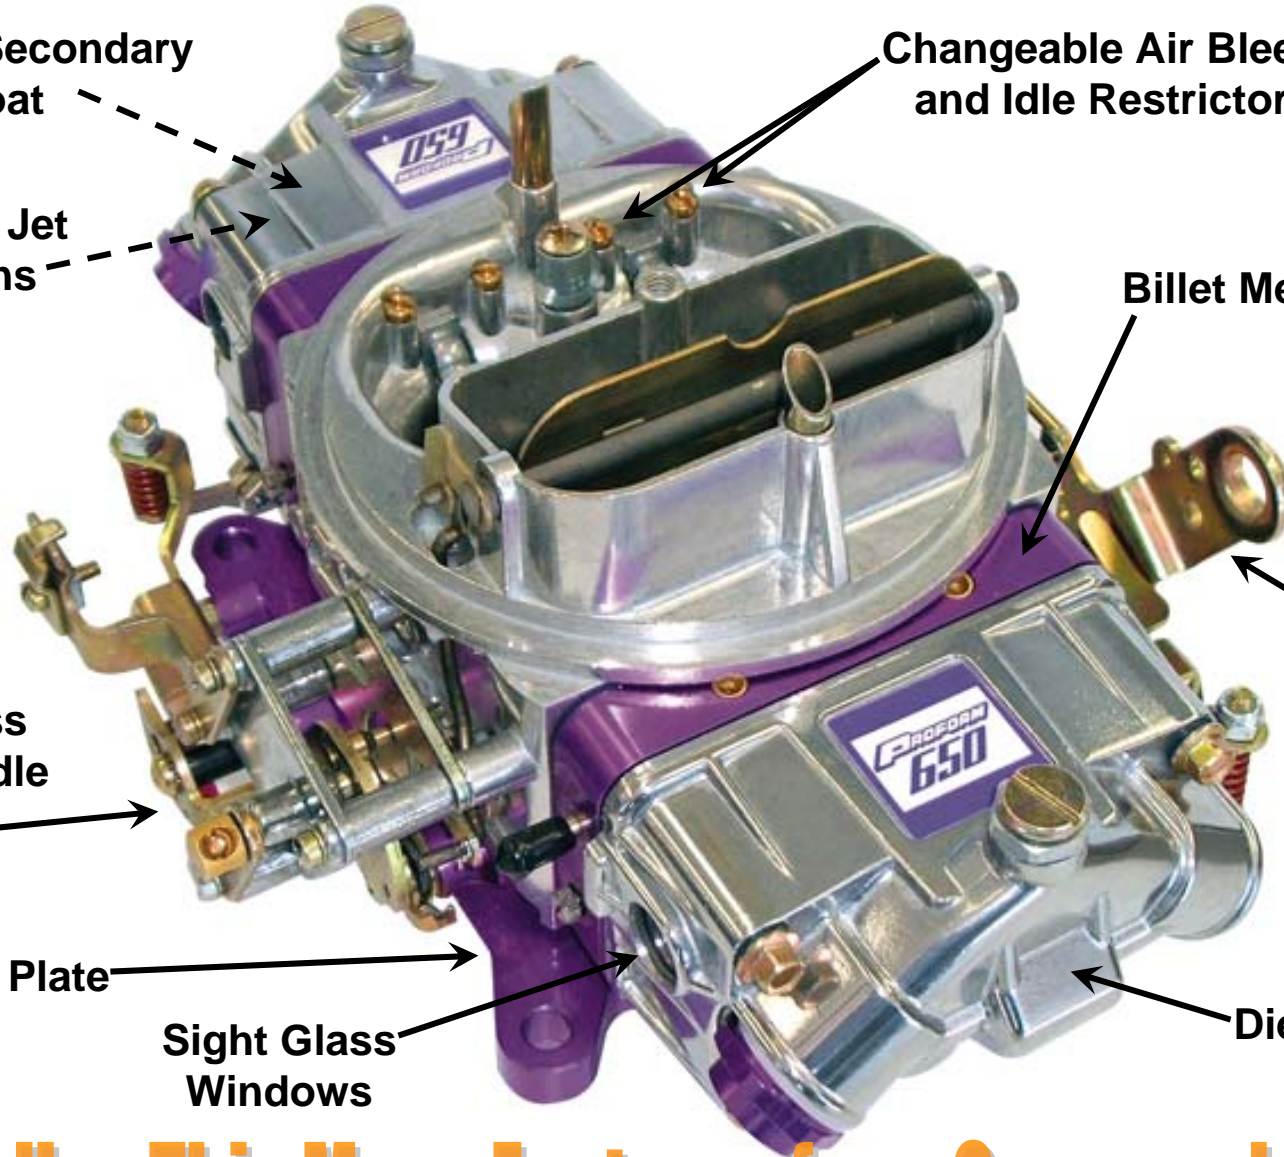

It's All About the FEATURES!

Notched Secondary
Float

Secondary Jet
Extensions

Changeable Air Bleeds
and Idle Restrictors

Billet Metering Blocks

Serviceable
Throttle Lever

Easy Access
Secondary Idle
Air Flow

Billet Base Plate

Sight Glass
Windows

Die-Cast Aluminum
Fuel Bowls

Nobody Has This Many Features for a Comparable Price !!!